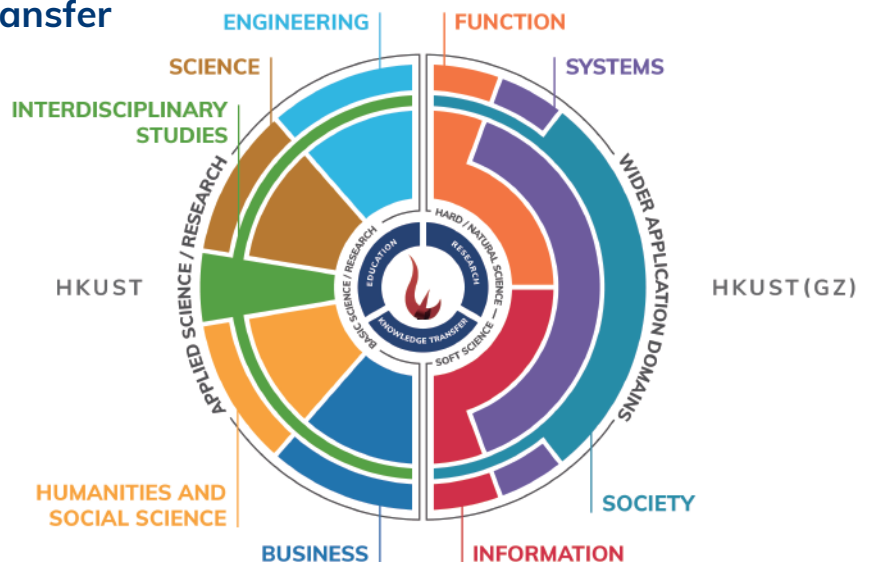

### About The Hong Kong University of Science and Technology (Guangzhou)

Officially established in June 2022, The Hong Kong University of Science and Technology (Guangzhou) (HKUST(GZ)) is a legally independent higher education institution located in Nansha, the geometric center of the Guangdong-Hong Kong-Macao Greater Bay Area. Nansha is less than an hour commute away from major cities in the area such as Hong Kong, Macao, Shenzhen, and Zhuhai.

Under the "Unified HKUST, Complementary Campuses" framework, HKUST(GZ) and HKUST, while existing as separate legal entities, maintain consistency in the academic standard, faculty recruitment, and program quality. Such cross-campus collaboration produces greater synergy by sharing resources and complementing each other's strengths.

### Unique Academic Structure for Cross-disciplinary Education, Research and Knowledge Transfer

Underpinned by the rich heritage of research excellence and hallmarked by cutting-edge innovation built in the past three decades at HKUST, the Guangzhou campus comprises four Hubs that serve as nexus among disciplines. Under each Hub, there are different Thrusts Areas which represent the key emerging areas for directions and foci of research. These non-conventional Hubs of Function, Information, Systems, and Society and their Thrusts Areas strive to cut across disciplinary and organizational boundaries, emphasize interaction and synergy, and create holistic knowledge beyond disciplines.